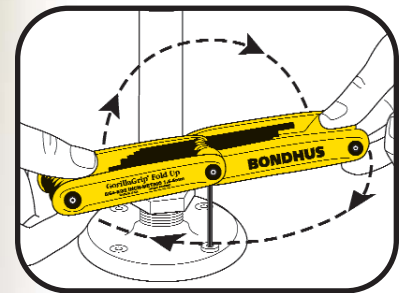

# GorillaGrip<sup>®</sup> Fold Ups

**Patented Flutes**  
allow for easy  
selection of one  
tool at a time

**Turn & Flip Feature**  
No repositioning the  
tool when working  
against obstructions

**GorillaGrip<sup>®</sup>**  
fold up handle  
is 40% stronger  
than steel  
handles!

**Precision Cut Tip**  
for full tool  
engagement  
in the screw

**Stop Feature**  
Our 90° stop feature  
converts the tool  
into a non-stop,  
time-saving,  
speed wrench

Color Coded:

-  Inch
-  Metric
-  Inch & Metric
-  Star Recessed
-  Utility