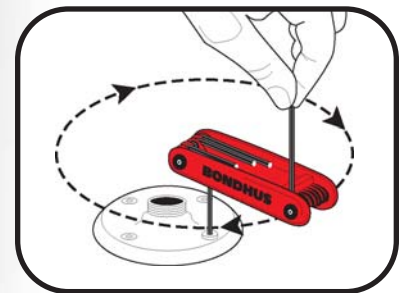

# GorillaGrip<sup>®</sup> Fold Ups

**Patented Flutes**  
allow for easy  
selection of one  
tool at a time

**Turn & Flip Feature**  
No repositioning the  
tool when working  
against obstructions

**GorillaGrip<sup>®</sup>**  
fold up handle  
is 40% stronger  
than steel  
handles!

**Precision Cut Tip**  
for full tool  
engagement  
in the screw

**Stop Feature**  
Our 90° stop feature  
converts the tool  
into a non-stop,  
time-saving,  
speed wrench

Color Coded:

-  Inch
-  Metric
-  Inch & Metric
-  Star Recessed
-  Utility