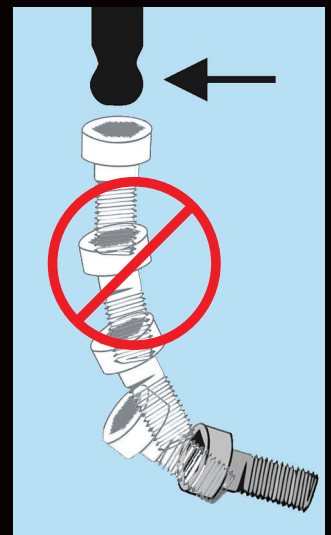

Available in a full range of hex ballpoint and star sizes:

- .050" to 3/8"
- 1.27mm to 10mm
- T9 to T60

Holds screws tight on the tool EVERY TIME

Button is non-magnetic

Super smooth rotational action, with no interference from the ProHold<sup>®</sup> button

Tool strength is not compromised by the ProHold<sup>®</sup> button

Patented ProHold<sup>®</sup> tip technology means never dropping a screw again

**Color Coded**

- Inch
- Metric
- Star

High Torque Steel:

- Up to 20% stronger, with more torque and twice the wear resistance of standard grades of steel.