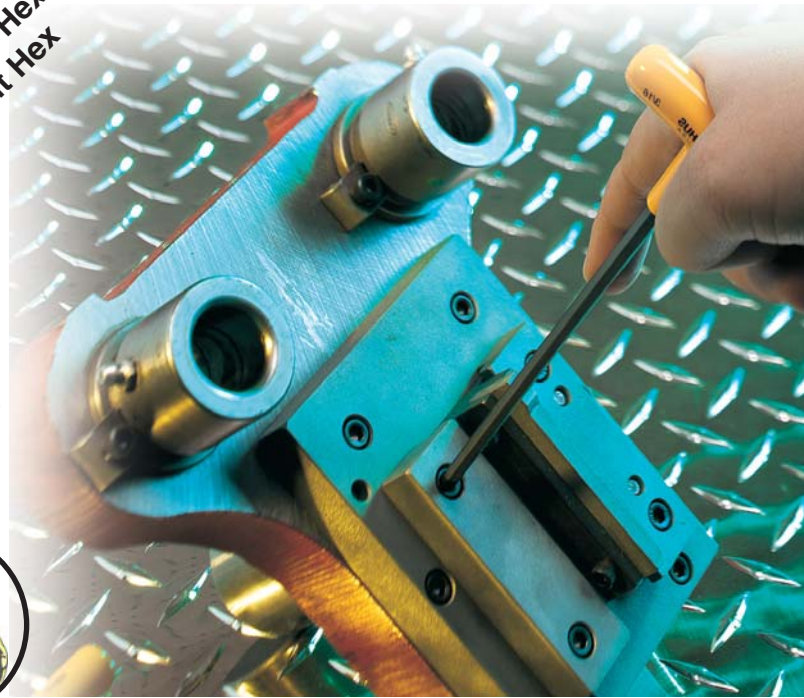

Cushion Grip T-Handles

Color Coded:

 Inch

 Metric

Cushion Grip T-handle

- Handle is comfortable even with continuous use
- Ergonomically shaped, eliminating pressure points
- Heavy duty handle generates flywheel effect for super fast insertion and extraction of screws

Precision Cut Hex Tip
for full tool engagement
in the screw

Balldriver® Tip
for angle
entry to 25°

- Available in
- ProHold™ Ballpoint Hex
 - Balldriver® Hex
 - Straight Hex

• Welded Handle
creates the
strongest
T-handle

- ProTanium® High Torque Steel**
- Up to 20% stronger than competitors.
 - All the power you need.
 - Tackles even the toughest jobs.

- ProGuard™ Dry Surface Technology**
- Prevents rust...5 times better than other leading brands.
 - Protects your tools.