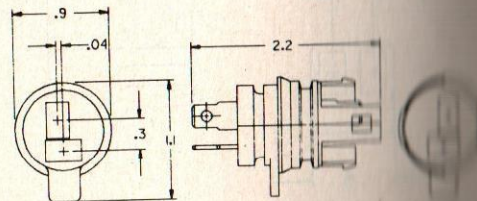

56 SERIES
2 WAY MALE
CONNECTORS

0296 5036

COLOR — BLACK
MATERIAL — PVC
TYPICAL TERMINAL — 02965429
MATING PART — 02962971

ENGLISH

0297 7762

COLOR — BLACK
MATERIAL — P/P
TYPICAL TERMINAL — 02965429
NOTE — HAS CLIP SLOT
MATING PART — 02973385

ENGLISH

0298 4091

COLOR — NATURAL
MATERIAL — NYL 6/6
TYPICAL TERMINAL — 02977974
NOTE — MOLDED ON;
MOUNTING HOLE REQ
MATING PART — 02984092

ENGLISH

56 SERIES
2 WAY MALE
CONNECTORS

0628 8545

COLOR — BLACK
MATERIAL — P/P
TYPICAL TERMINAL — 02965429
NOTE — LOCK TYPE; HAS CLIP SLOT
MATING PART — 02977253

ENGLISH

0890 0826

COLOR — BLACK
MATERIAL — P/P
TYPICAL TERMINAL — 02965429
NOTE — LOCK TYPE; HAS CLIP SLOT
MATING PART — 02977647

ENGLISH

0890 5167

COLOR — BLACK
MATERIAL — P/P
TYPICAL TERMINAL — 08905168
NOTE — HAS CLIP SLOT; SPECIAL TERMS
MATING PART — 02973872