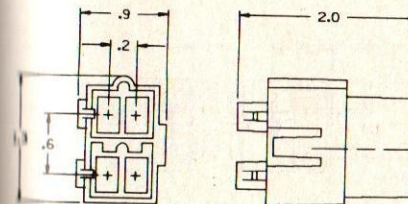

ENGLISH

0298 4091

COLOR — NATURAL
MATERIAL — NYL 6/6
TYPICAL TERMINAL — 02977974
NOTE — MOLDED ON;
MOUNTING HOLE REQ
MATING PART — 02984092

ENGLISH

56 SERIES
2 WAY MALE
CONNECTORS

0628 8545

COLOR — BLACK
MATERIAL — P/P
TYPICAL TERMINAL — 02965429
NOTE — LOCK TYPE; HAS CLIP SLOT
MATING PART — 02977253

ENGLISH

0890 0826

COLOR — BLACK
MATERIAL — P/P
TYPICAL TERMINAL — 02965429
NOTE — LOCK TYPE; HAS CLIP SLOT
MATING PART — 02977647

ENGLISH

0890 5167

COLOR — BLACK
MATERIAL — P/P
TYPICAL TERMINAL — 08905168
NOTE — HAS CLIP SLOT; SPECIAL TERMS
MATING PART — 02973872