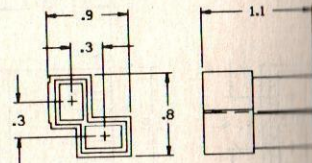

56 SERIES
2 WAY MALE
CONNECTORS

0296 5036

COLOR — BLACK
MATERIAL — PVC
TYPICAL TERMINAL — 02965429
MATING PART — 02962971

ENGLISH

0297 7762

COLOR — BLACK
MATERIAL — P/P
TYPICAL TERMINAL — 02965429
NOTE — HAS CLIP SLOT
MATING PART — 02973385

ENGLISH

0298 4091

COLOR — NATURAL
MATERIAL — NYL 6/6
TYPICAL TERMINAL — 02977974
NOTE — MOLDED ON;
MOUNTING HOLE REQ
MATING PART — 02984092

ENGLISH

56 SERIES
2 WAY MALE
CONNECTORS

0628 8545

COLOR — BLACK
MATERIAL — P/P
TYPICAL TERMINAL — 02965429
NOTE — LOCK TYPE; HAS CLIP SLOT
MATING PART — 02977253

ENGLISH

0890 0826

COLOR — BLACK
MATERIAL — P/P
TYPICAL TERMINAL — 02965429
NOTE — LOCK TYPE; HAS CLIP SLOT
MATING PART — 02977647

ENGLISH

0890 5167

COLOR — BLACK
MATERIAL — P/P
TYPICAL TERMINAL — 08905168
NOTE — HAS CLIP SLOT; SPECIAL TERMS
MATING PART — 02973872