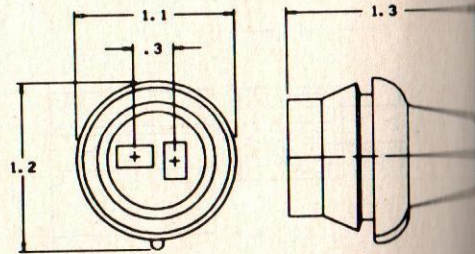

56 SERIES
2 WAY MALE
CONNECTORS

0296 5036

COLOR — BLACK
MATERIAL — PVC
TYPICAL TERMINAL — 02965429
MATING PART — 02962971

ENGLISH

0297 7762

COLOR — BLACK
MATERIAL — P/P
TYPICAL TERMINAL — 02965429
NOTE — HAS CLIP SLOT
MATING PART — 02973385

ENGLISH

0298 4091

COLOR — NATURAL
MATERIAL — NYL 6/6
TYPICAL TERMINAL — 02977974
NOTE — MOLDED ON;
MOUNTING HOLE REQ
MATING PART — 02984092

ENGLISH

56 SERIES
2 WAY MALE
CONNECTORS

0628 8545

COLOR — BLACK
MATERIAL — P/P
TYPICAL TERMINAL — 02965429
NOTE — LOCK TYPE; HAS CLIP SLOT
MATING PART — 02977253

ENGLISH

0890 0826

COLOR — BLACK
MATERIAL — P/P
TYPICAL TERMINAL — 02965429
NOTE — LOCK TYPE; HAS CLIP SLOT
MATING PART — 02977647

ENGLISH

0890 5167

COLOR — BLACK
MATERIAL — P/P
TYPICAL TERMINAL — 08905168
NOTE — HAS CLIP SLOT; SPECIAL TERMS
MATING PART — 02973872