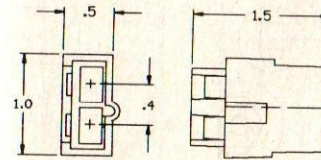

56 SERIES
2 WAY MALE
CONNECTORS

0296 5036

COLOR — BLACK
MATERIAL — PVC
TYPICAL TERMINAL — 02965429
MATING PART — 02962971

ENGLISH

0297 7762

COLOR — BLACK
MATERIAL — P/P
TYPICAL TERMINAL — 02965429
NOTE — HAS CLIP SLOT
MATING PART — 02973385

ENGLISH

0298 4091

COLOR — NATURAL
MATERIAL — NYL 6/6
TYPICAL TERMINAL — 02977974
NOTE — MOLDED ON;
MOUNTING HOLE REQ
MATING PART — 02984092

ENGLISH

56 SERIES
2 WAY MALE
CONNECTORS

0628 8545

COLOR — BLACK
MATERIAL — P/P
TYPICAL TERMINAL — 02965429
NOTE — LOCK TYPE; HAS CLIP SLOT
MATING PART — 02977253

ENGLISH

0890 0826

COLOR — BLACK
MATERIAL — P/P
TYPICAL TERMINAL — 02965429
NOTE — LOCK TYPE; HAS CLIP SLOT
MATING PART — 02977647

ENGLISH

0890 5167

COLOR — BLACK
MATERIAL — P/P
TYPICAL TERMINAL — 08905168
NOTE — HAS CLIP SLOT; SPECIAL TERMS
MATING PART — 02973872