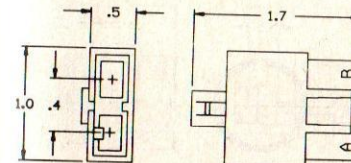

56 SERIES
2 WAY MALE
CONNECTORS

0296 5036

COLOR — BLACK
MATERIAL — PVC
TYPICAL TERMINAL — 02965429
MATING PART — 02962971

ENGLISH

0297 7762

COLOR — BLACK
MATERIAL — P/P
TYPICAL TERMINAL — 02965429
NOTE — HAS CLIP SLOT
MATING PART — 02973385

ENGLISH

0298 4091

COLOR — NATURAL
MATERIAL — NYL 6/6
TYPICAL TERMINAL — 02977974
NOTE — MOLDED ON;
MOUNTING HOLE REQ
MATING PART — 02984092

ENGLISH

56 SERIES
2 WAY MALE
CONNECTORS

0628 8545

COLOR — BLACK
MATERIAL — P/P
TYPICAL TERMINAL — 02965429
NOTE — LOCK TYPE; HAS CLIP SLOT
MATING PART — 02977253

ENGLISH

0890 0826

COLOR — BLACK
MATERIAL — P/P
TYPICAL TERMINAL — 02965429
NOTE — LOCK TYPE; HAS CLIP SLOT
MATING PART — 02977647

ENGLISH

0890 5167

COLOR — BLACK
MATERIAL — P/P
TYPICAL TERMINAL — 08905168
NOTE — HAS CLIP SLOT; SPECIAL TERMS
MATING PART — 02973872