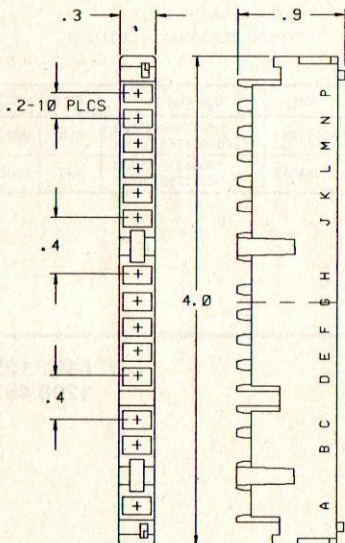

0629 4508

GENDER — M
 SERIES — I
 COLOR — BLK
 MATERIAL — NYL 6
 TYPICAL TERMINAL — 06294511
 MATING PART — 06294510 and 08905743

ENGLISH

1200 4148
1200 4313
1205 9769

GENDER — M
 SERIES — I
 COLOR — BLK
 MATERIAL — NYL 6
 TYPICAL TERMINAL — 06294511
 MATING PART — 12004147 and 12004146

PART NUMBER	COLOR
12004148	BLK
12004313	LT GRN
12059769	BLU

METRIC