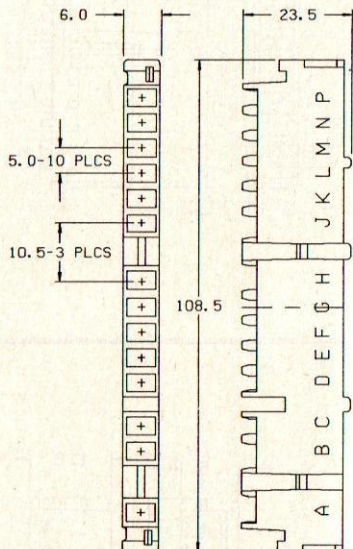

0629 4508

GENDER — M
 SERIES — I
 COLOR — BLK
 MATERIAL — NYL 6
 TYPICAL TERMINAL — 06294511
 MATING PART — 06294510 and 08905743

ENGLISH

1200 4148
1200 4313
1205 9769

GENDER — M
 SERIES — I
 COLOR — BLK
 MATERIAL — NYL 6
 TYPICAL TERMINAL — 06294511
 MATING PART — 12004147 and 12004146

PART NUMBER	COLOR
12004148	BLK
12004313	LT GRN
12059769	BLU

METRIC