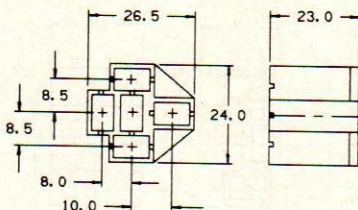

**58 SERIES
5 WAY FEMALE
CONNECTORS**

1201 0832

COLOR — BLACK
MATERIAL — PVC
TYPICAL TERMINAL — 02965469
MATING PART — RELAY

METRIC