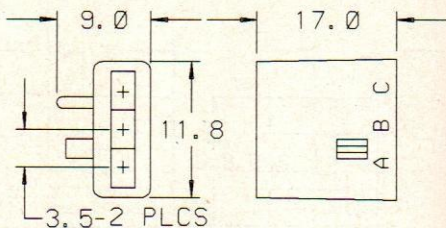

**METRI-PACK
150 SERIES
3 WAY CONNECTORS**

GENDER — F

TYPICAL TERMINAL — 12047883

MAX. INSUL. CRIMP — 2.3 HIGH x 2.7 WIDE

SECONDARY LOCK — 12047783

PART NUMBER	MATERIAL	COLOR	MATING PART
12047781	NYL 6/6	BLK	12047782
12065422	NYL 6/6	NAT	12065423

GENDER — M

SECONDARY LOCK — 12047784

TYPICAL TERMINAL — 12040993

MAX. INSUL. CRIMP — 3.0 HIGH x 2.65 WIDE

NOTE — HAS CLIP SLOT

PART NUMBER	MATERIAL	COLOR	MATING PART
12047782	NYL 6/6	BLK	12047781
12065423	NYL 6/6	NAT	12065422

1205 9580

GENDER — M

MATERIAL — NYL 6

COLOR — GRA

SECONDARY LOCK — 12052055

MAX. INSUL. CRIMP — 3.0 HIGH x 2.65 WIDE

TYPICAL TERMINAL — 12040993

MATING PART — 12059581

1206 4758

GENDER — F

MATERIAL — PE

COLOR — BLK

SECONDARY LOCK — 12047783

MAX. INSUL. CRIMP — 2.65 HIGH x 2.7 WIDE

TYPICAL TERMINAL — 12047883

MATING PART — 12064759