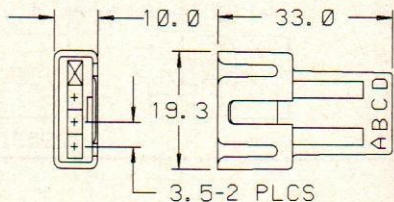

GENDER — M

SECONDARY LOCK — 12047784

TYPICAL TERMINAL — 12040993

MAX. INSUL. CRIMP — 3.0 HIGH x 2.65 WIDE

NOTE — HAS CLIP SLOT

PART NUMBER	MATERIAL	COLOR	MATING PART
12047782	NYL 6/6	BLK	12047781
12065423	NYL 6/6	NAT	12065422

1205 9580

GENDER — M

MATERIAL — NYL 6

COLOR — GRA

SECONDARY LOCK — 12052055

MAX. INSUL. CRIMP — 3.0 HIGH x 2.65 WIDE

TYPICAL TERMINAL — 12040993

MATING PART — 12059581

1206 4758

GENDER — F

MATERIAL — PE

COLOR — BLK

SECONDARY LOCK — 12047783

MAX. INSUL. CRIMP — 2.65 HIGH x 2.7 WIDE

TYPICAL TERMINAL — 12047883

MATING PART — 12064759