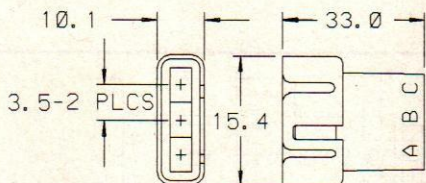

**METRI-PACK
150 SERIES
3 WAY CONNECTORS**

GENDER — F

TYPICAL TERMINAL — 12047883

MAX. INSUL. CRIMP — 2.3 HIGH x 2.7 WIDE

SECONDARY LOCK — 12047783

PART NUMBER	MATERIAL	COLOR	MATING PART
12047781	NYL 6/6	BLK	12047782
12065422	NYL 6/6	NAT	12065423

GENDER — M

SECONDARY LOCK — 12047784

TYPICAL TERMINAL — 12040993

MAX. INSUL. CRIMP — 3.0 HIGH x 2.65 WIDE

NOTE — HAS CLIP SLOT

PART NUMBER	MATERIAL	COLOR	MATING PART
12047782	NYL 6/6	BLK	12047781
12065423	NYL 6/6	NAT	12065422

1205 9580

GENDER — M

MATERIAL — NYL 6

COLOR — GRA

SECONDARY LOCK — 12052055

MAX. INSUL. CRIMP — 3.0 HIGH x 2.65 WIDE

TYPICAL TERMINAL — 12040993

MATING PART — 12059581

1206 4758

GENDER — F

MATERIAL — PE

COLOR — BLK

SECONDARY LOCK — 12047783

MAX. INSUL. CRIMP — 2.65 HIGH x 2.7 WIDE

TYPICAL TERMINAL — 12047883

MATING PART — 12064759