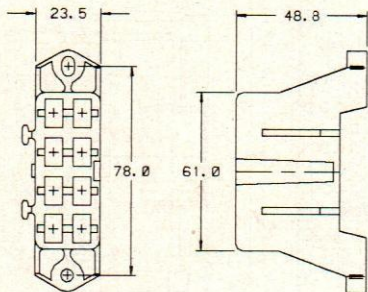

**FUSEBLOCKS
AUTOFUSE SERIES
BARE BLOCKS**

1200 4943

NO. OF FUSES — 4
COLOR — BLK
MATERIAL — NYL 6
TYPICAL TERMINALS — 12004567,
12020334

1205 2472

NO. OF FUSES — 4
COLOR — BLK
MATERIAL — NYL 6
TYPICAL TERMINALS — 12004567,
12020334