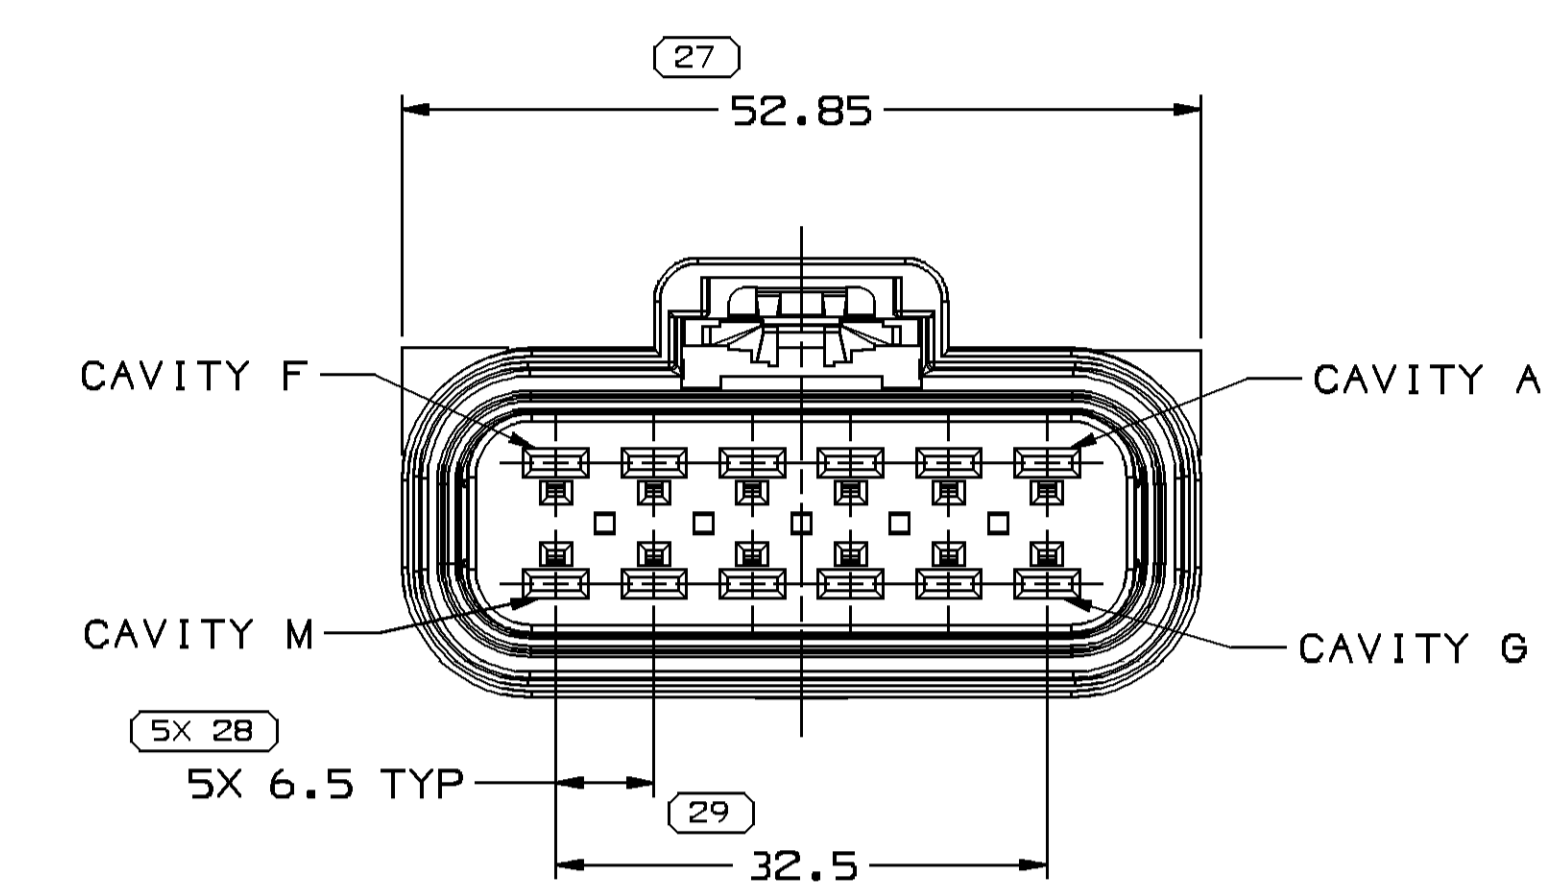

TYPE 112
SAME AS TYPE 108
EXCEPT AS SHOWN