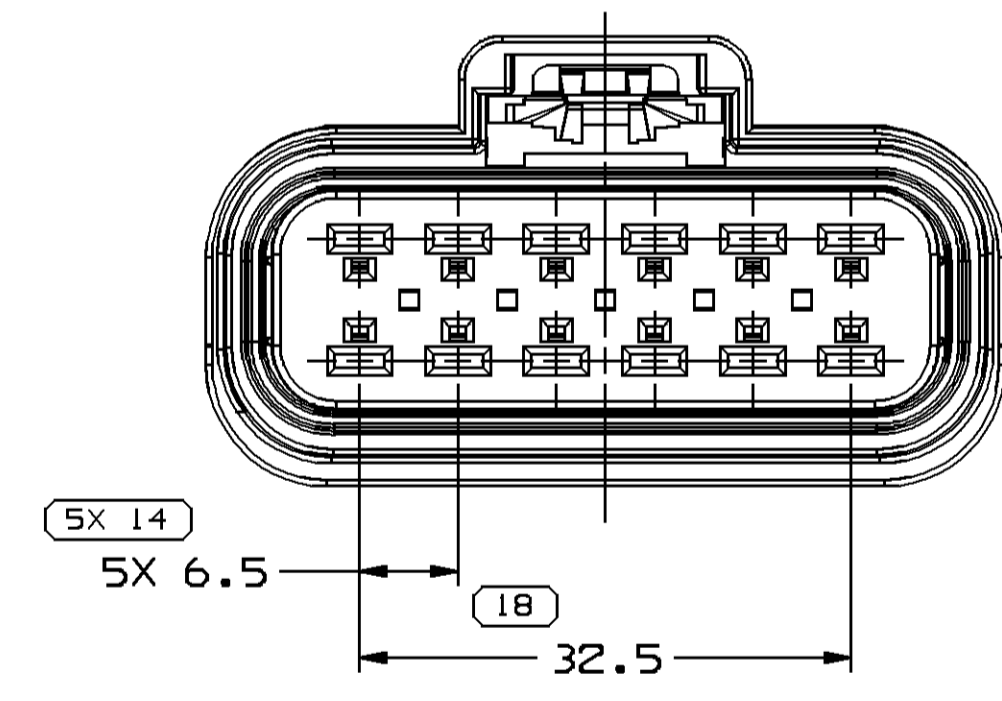

TYPE 212
SAME AS TYPE 214
EXCEPT AS SHOWN