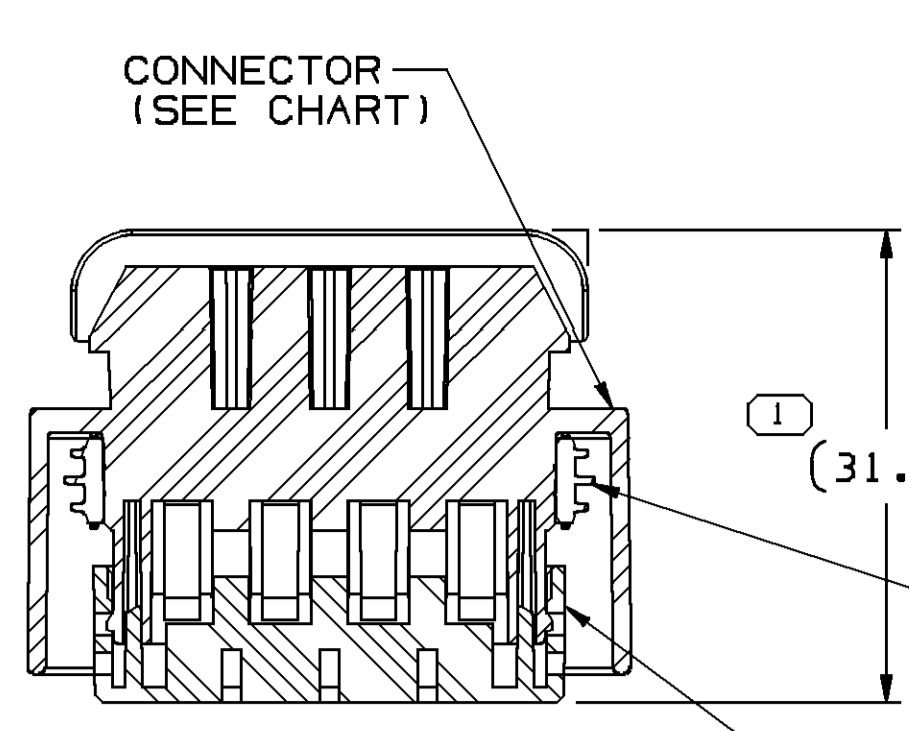

SECTION A-A

SYMBOL DEFINITION		TOTAL NO OF INSPECTIONS REQUIRED		MISSING SYMBOLS	
A DIMENSION WITHOUT AN INSPECTION REPORT SYMBOL DOES NOT REQUIRE INSPECTION. IT MAY BE CONTROLLED ON THE INDIVIDUAL COMPONENT DRAWING.		70		NO MISSING SYMBOL NUMBER	
		LAST NO. USED	30