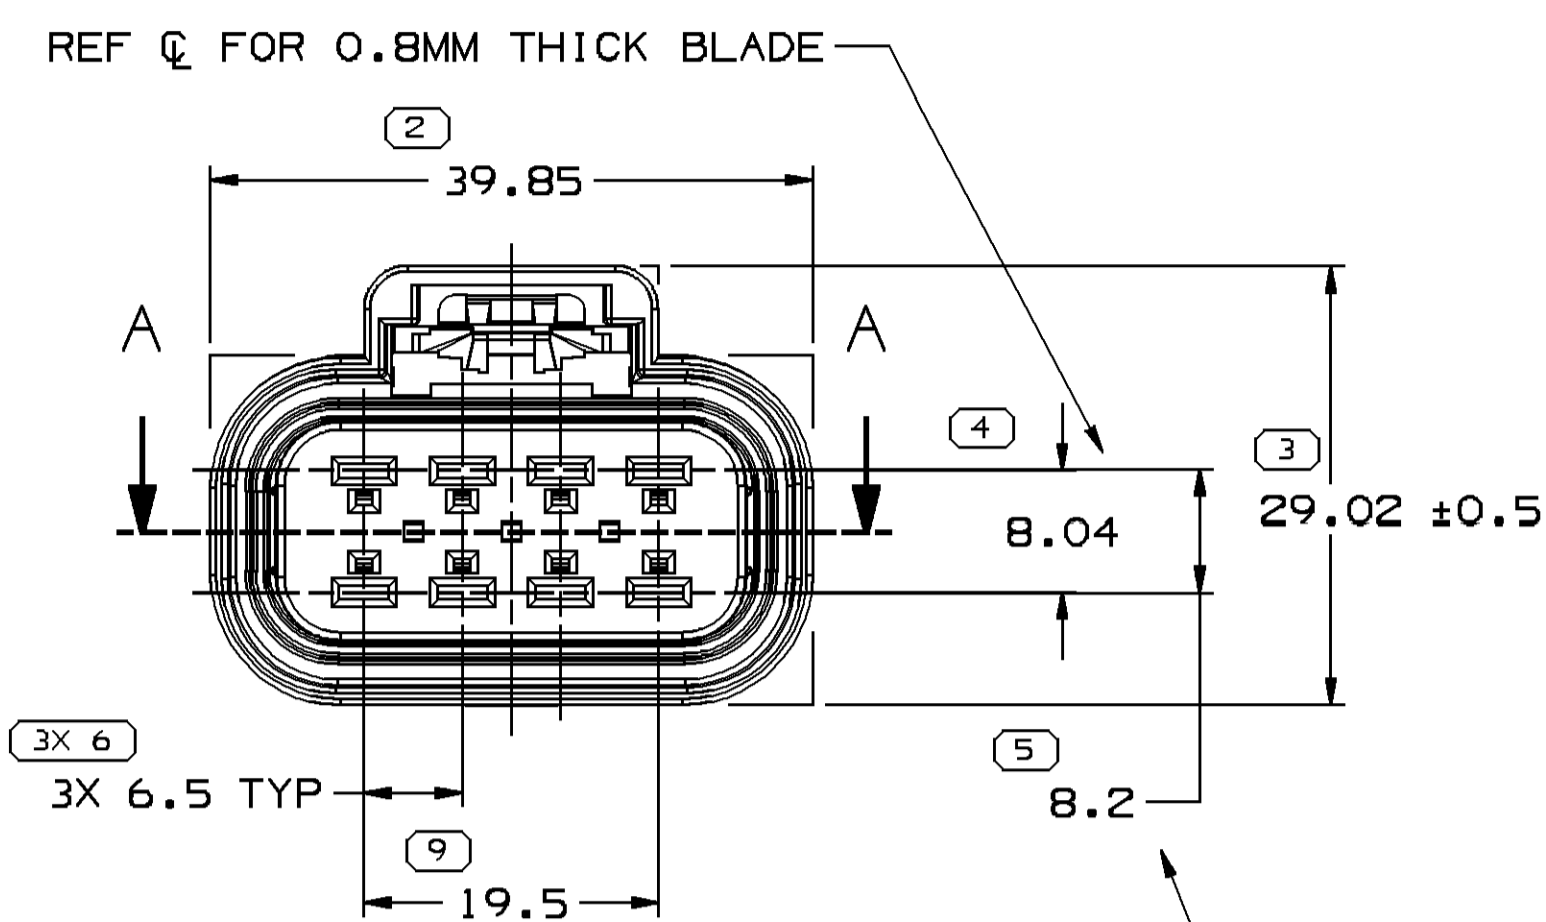

SYMBOL DEFINITION		TOTAL NO OF INSPECTIONS REQUIRED		MISSING SYMBOLS	
A DIMENSION WITHOUT AN INSPECTION REPORT SYMBOL DOES NOT REQUIRE INSPECTION. IT MAY BE CONTROLLED ON THE INDIVIDUAL COMPONENT DRAWING.		70		NO MISSING SYMBOL NUMBER	
		LAST NO. USED	30		

TYPE 108

NOTES

1. UNLESS OTHERWISE SPECIFIED AND/OR INDICATED:
   DIMENSIONS ARE TO FACE OF VIEW SHOWN AND AUTOMATICALLY ROUNDED BY COMPUTER FOR INSPECTION. (SEE MATH MODEL FOR PRECISE DIMENSIONS.) FOR ALL OTHER DIMENSIONS NOT SHOWN BUT REQUIRED FOR TOOL BUILD, SEE MATH MODEL FOR PRECISE TOOL PATH DATA.
2. SEALING CODE 4 - DESIGN WILL MEET REQUIREMENTS OF SAE/USCAR-2 CONNECTOR SYSTEM ENVIRONMENTAL TEST FLOWCHART (PRESSURE/VACUUM AND SUBMERSION).
3. ASSEMBLIES WITH 12 CAVITIES OR MORE, MATING FORCE WILL EXCEED 80N.
4. THIS PRODUCT IS NOT CATEGORIZED AS AN APPEARANCE ITEM, MINOR IMPERFECTIONS INCLUDING, BUT NOT LIMITED TO, FLOW MARKS, COLOR BLEMISHES, GATE VESTIGES, AND SOFT FLASH THAT DO NOT AFFECT THE FIT, FORM, OR FUNCTION OF THE PART ARE PERMISSIBLE PER DPNP-4.7-CS-01.
5. FOR APPLICATION DATA SEE THE INDIVIDUAL APPLICATION DRAWINGS.