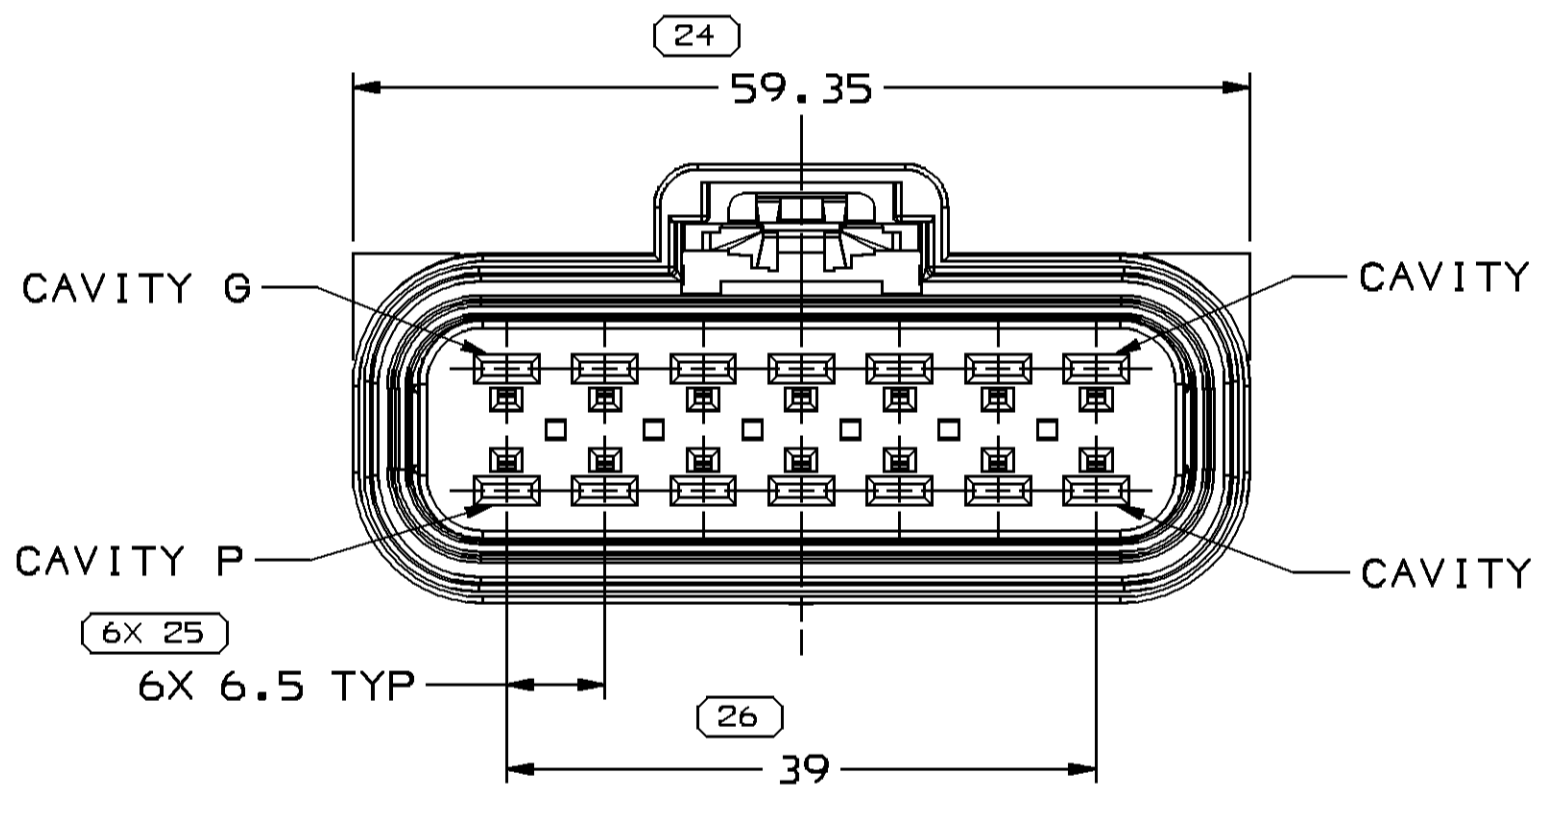

TYPE 114
SAME AS TYPE 108
EXCEPT AS SHOWN