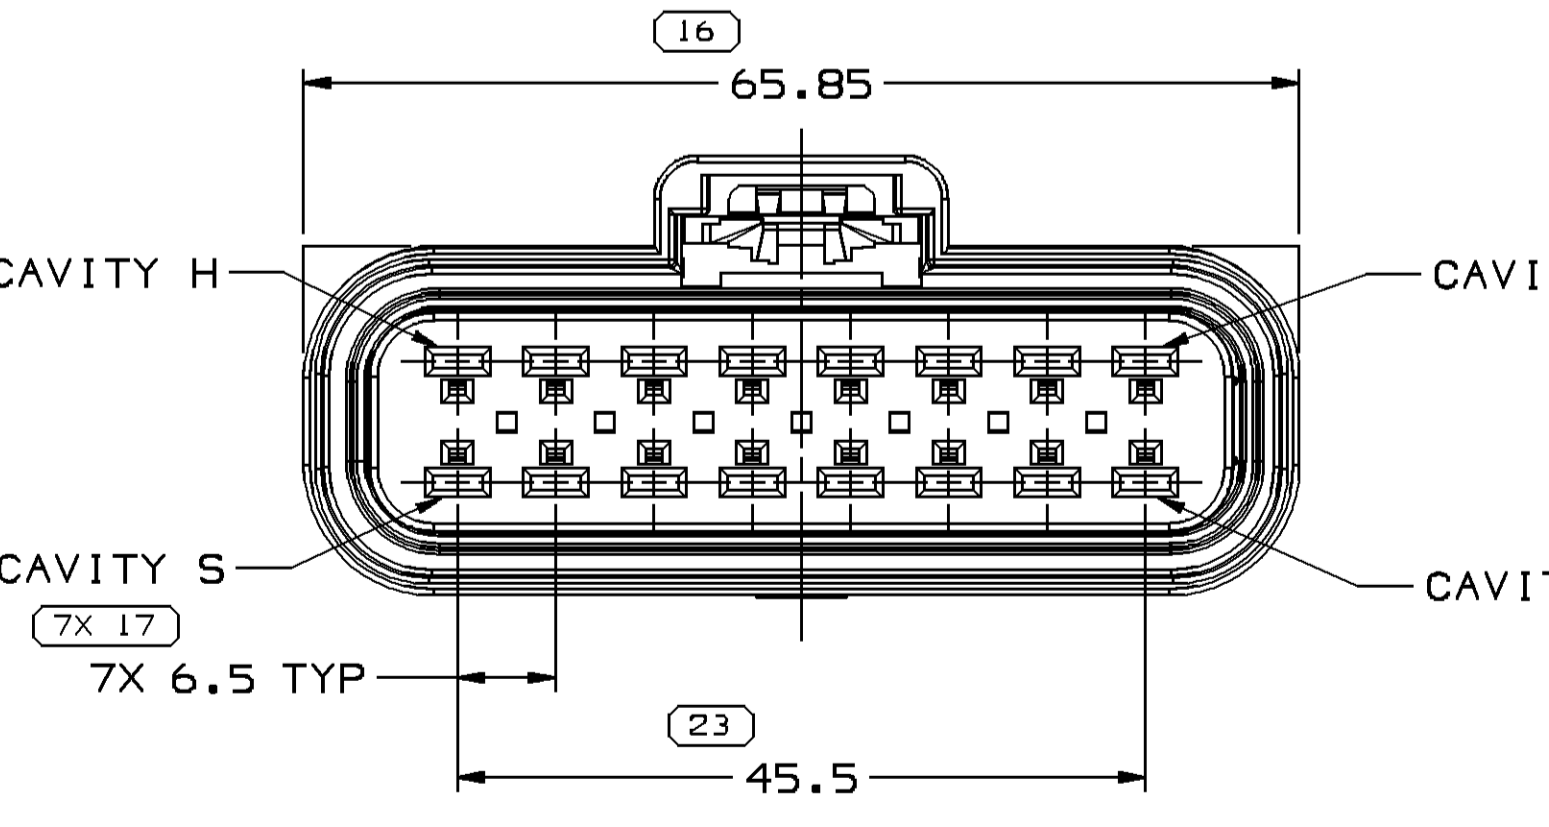

TYPE 116
SAME AS TYPE 108
EXCEPT AS SHOWN