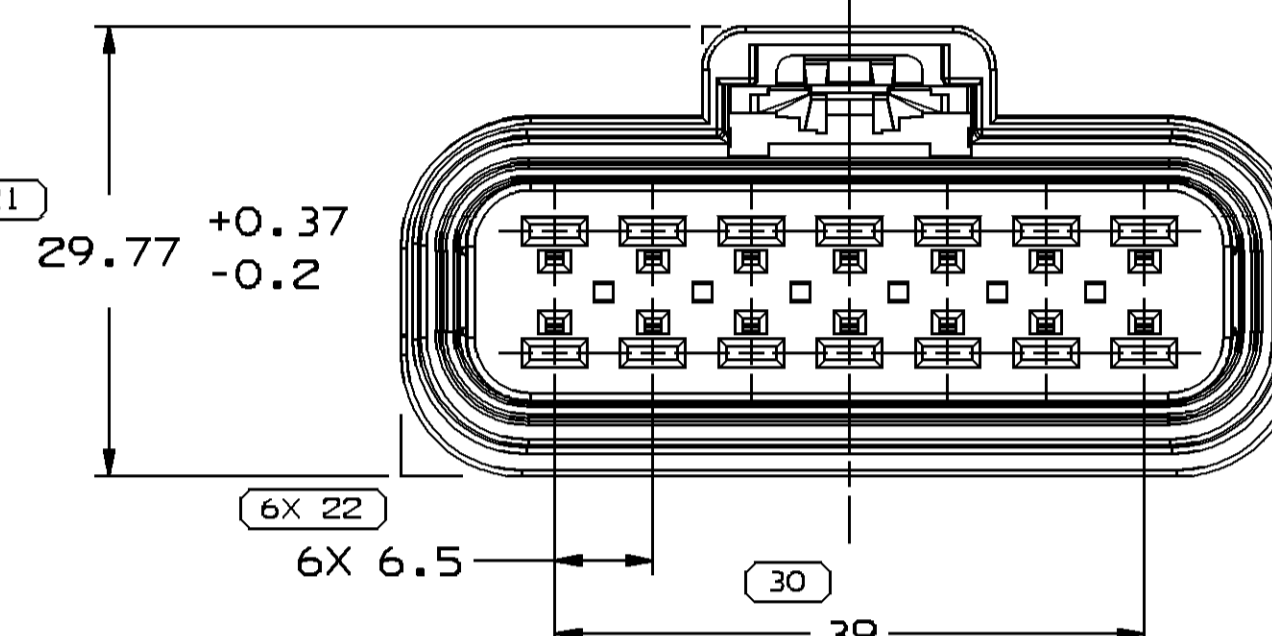

TYPE 214
SAME AS TYPE 114
EXCEPT AS SHOWN