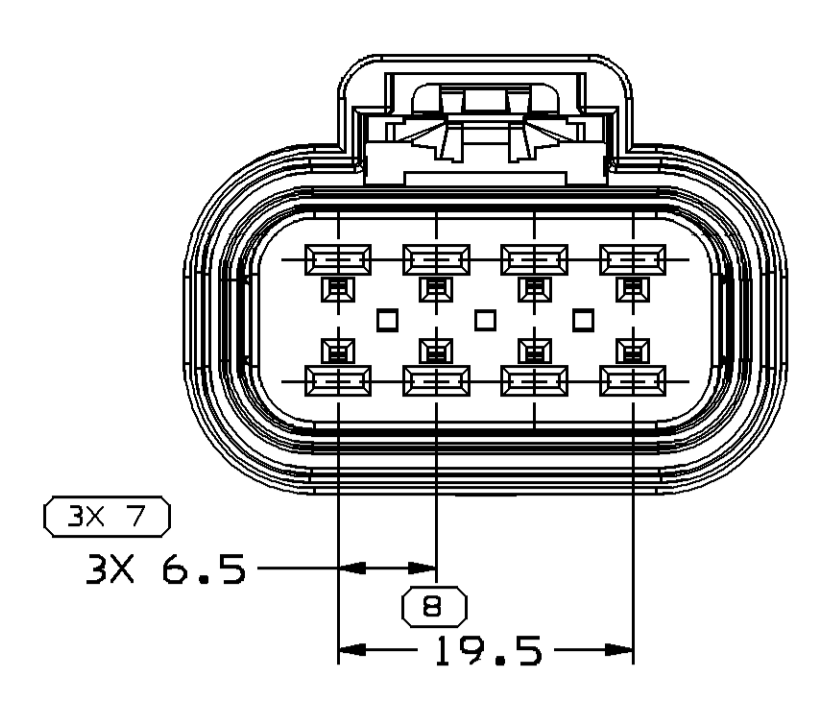

TYPE 208
SAME AS TYPE 108
EXCEPT AS SHOWN