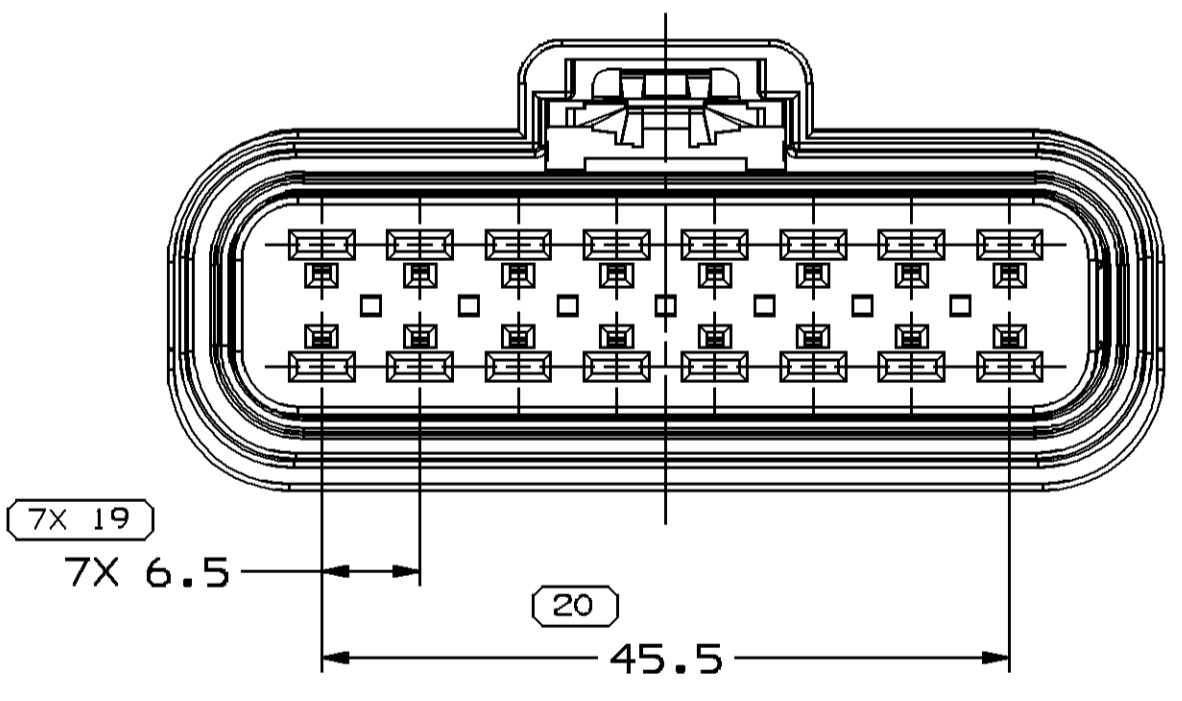

TYPE 216
SAME AS TYPE 214
EXCEPT AS SHOWN