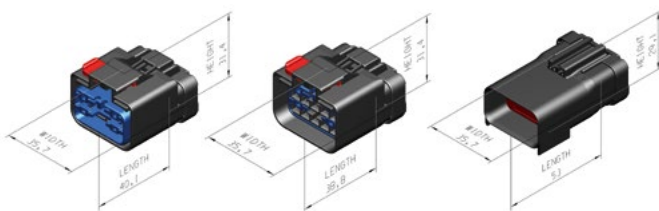

APEX[®] 2.8 SEALED SERIES

APEX[®] 2.8 Sealed
10W Female & Male

BENEFITS

- Heavy-duty performance
- Highest current rating
- Ergonomic design

FEATURES

- Most compact 2.8 mm system in the industry
- Fully protected interface seal
- Meets or exceeds USCAR performance standards and GMW3191
- Compliant with USCAR design guidelines and performance standards
- 0.75 mm² (20 AWG) to 4 mm² (10 AWG)
- Primary Lock Reinforcement (PLR)
- Mechanical polarization

Visit [aptiv.com](https://www.aptiv.com)

Cavity count	Blade size (mm)	Gender	Dimensions W x H x D (mm)	Part number	Index	Color	Other indexes offered
2	2.8	F	24.8 x 25.7 x 40.1	10757672	A	Black	B, C, D
2	2.8	M	21.9 x 23.4 x 53.0	15488574	A	Black	B, C, D
3	2.8	F	28.2 x 21.9 x 40.1	10757671	A	Black	B, C, D
3	2.8	M	28.2 x 22.5 x 53.0	15394689	A	Black	B, C, D
4	2.8	F	32.6 x 22.2 x 40.1	15425692	A	Black	B, C, D
4	2.8	M	31.1 x 22.5 x 53.0	15489820	A	Black	B, C, D
5	2.8	F	36.0 x 23.4 x 41.3	33513170	A	Black	B, C, D
6	2.8	F	24.8 x 25.3 x 37.7	15419838	A	Black	B, C, D
6	2.8	M	24.4 x 26.3 x 53.0	15430633	A	Black	B, C, D
10	2.8	F	35.3 x 31.4 x 40.1	15316895	A	Black	B, C, D
10	2.8	M	32.4 x 29.1 x 53.0	15425612	A	Black	B, C, D
14	2.8	F	45.8 x 30.8 x 37.8	10763414	A	Black	B, C, D
14	2.8	M	46.2 x 29.2 x 53.1	10757674	A	Black	B, C, D

Please, contact an Aptiv representative for the full part number list.

DIMENSION MEASUREMENT SAMPLE

APEX® 2.8 Sealed 10W Female

APEX® 2.8 Sealed 10W Female

APEX® 2.8 Sealed 10W Male

EXPLODED VIEW

APEX® 2.8 Sealed 10W Female