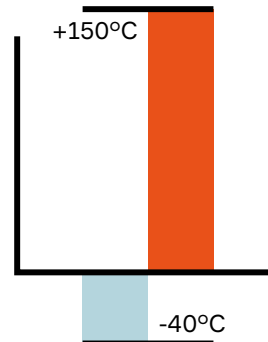

TEMPERATURE

VIBRATION

ENVIRONMENTAL PROTECTION

About Aptiv

Aptiv is a global technology company that develops safer, greener and more connected solutions enabling the future of mobility. Headquartered in Dublin, Aptiv has approximately 150,000 employees and operates 14 technical centers, as well as manufacturing sites and customer support centers in 45 countries.

Visit [aptiv.com](https://www.aptiv.com)