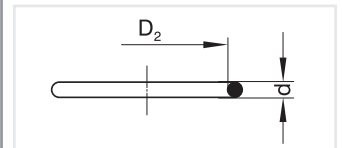

### Polyethylene (PET)

Material Specifications	Neoprene (NBR)		Silicone (SIL)		Polyethylene (PET)	
Temperature Range	-20 to 100°C (-4 to 212°F)		-60 to 200°C (-65 to 932°F)		-20 to 100°C (-4 to 212°F)	
Color	Black		Red		Opaque	
Size	Cat. No.	Std. Pk.	Cat. No.	Std. Pk.	Cat. No.	Std. Pk.
PG7	23150.9	100	23230.9	50	23170.9	50
PG9	23151.9	100	23231.9	50	23171.9	50
PG11	23152.9	100	23232.9	50	23172.9	50
PG13.5	23153.9	100	23233.9	50	23173.9	50
PG16	23154.9	100	23234.9	50	23174.9	50
PG21	23155.9	100	23235.9	50	23175.9	50
PG29	23156.9	100	23236.9	50	23176.9	50
PG36	23157.9	100	23237.9	25	23177.9	50
PG42	23158.9	100	23238.9	25	23178.9	50
PG48	23159.9	100			23179.9	50
NPT3/8"	23152.9	50	23239.9	50	23188.9	50
NPT1/2"	23153.9	50	23110.9	50	23190.9	50
NPT3/4"	23155.9	25	23111.9	25	23192.9	25
NPT1"	23156.9	5	23112.9	5	23194.9	5
NPT1-1/4"						
NPT1-1/2"						
NPT2"						