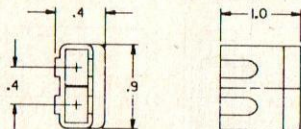

**56 SERIES  
2 WAY FEMALE  
CONNECTORS**

**1202 0383**

COLOR — BLUE  
MATERIAL — NYL 6/6 HTSB  
TYPICAL TERMINAL — 02962508  
MATING PART — 02973431

ENGLISH

**0296 2551  
0296 5981**

COLOR — 02962551 NATURAL  
02965981 BROWN  
MATERIAL — P/P  
TYPICAL TERMINAL — 02962508  
MATING PART — 02962964

ENGLISH

**0296 2679  
0297 3407  
0890 5701**

COLOR & MAT'L — 02962679 NAT P/P  
02973407 BLK P/P  
08905701 CRM NYL 6/6  
TYPICAL TERMINAL — 02962508  
MATING PART — 02973431

ENGLISH