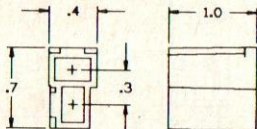

**56 SERIES  
2 WAY FEMALE  
CONNECTORS**

**1202 0383**

COLOR — BLUE  
MATERIAL — NYL 6/6 HTSB  
TYPICAL TERMINAL — 02962508  
MATING PART — 02973431

ENGLISH

**0296 2551  
0296 5981**

COLOR — 02962551 NATURAL  
02965981 BROWN  
MATERIAL — P/P  
TYPICAL TERMINAL — 02962508  
MATING PART — 02962964

ENGLISH

**0296 2679  
0297 3407  
0890 5701**

COLOR & MAT'L — 02962679 NAT P/P  
02973407 BLK P/P  
08905701 CRM NYL 6/6  
TYPICAL TERMINAL — 02962508  
MATING PART — 02973431

ENGLISH