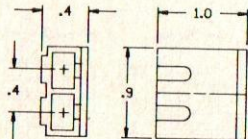

**56 SERIES  
2 WAY FEMALE  
CONNECTORS**

**1202 0383**

COLOR — BLUE  
MATERIAL — NYL 6/6 HTSB  
TYPICAL TERMINAL — 02962508  
MATING PART — 02973431

ENGLISH

**0296 2551  
0296 5981**

COLOR — 02962551 NATURAL  
02965981 BROWN  
MATERIAL — P/P  
TYPICAL TERMINAL — 02962508  
MATING PART — 02962964

ENGLISH

**0296 2679  
0297 3407  
0890 5701**

COLOR & MAT'L — 02962679 NAT P/P  
02973407 BLK P/P  
08905701 CRM NYL 6/6  
TYPICAL TERMINAL — 02962508  
MATING PART — 02973431

ENGLISH