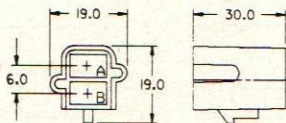

56 SERIES
2 WAY MALE
CONNECTORS

1201 0018

COLOR — BLACK
MATERIAL — P/P
TYPICAL TERMINAL — 02965429
NOTE — LOCK TYPE
MATING PART — 08905825

METRIC

1201 5986

COLOR — BLACK
MATERIAL — NYL 6
TYPICAL TERMINAL — 02965429
NOTE — LOCK TYPE
MATING PART — 12015034

METRIC

0296 2964

COLOR — BLACK
MATERIAL — P/P
TYPICAL TERMINAL — 02965429
NOTE — HAS CLIP SLOT
MATING PART — 02962551

ENGLISH