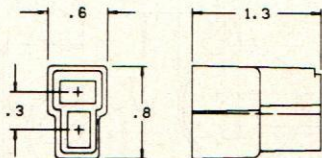

56 SERIES
2 WAY MALE
CONNECTORS

1201 0018

COLOR — BLACK
MATERIAL — P/P
TYPICAL TERMINAL — 02965429
NOTE — LOCK TYPE
MATING PART — 08905825

METRIC

1201 5986

COLOR — BLACK
MATERIAL — NYL 6
TYPICAL TERMINAL — 02965429
NOTE — LOCK TYPE
MATING PART — 12015034

METRIC

0296 2964

COLOR — BLACK
MATERIAL — P/P
TYPICAL TERMINAL — 02965429
NOTE — HAS CLIP SLOT
MATING PART — 02962551

ENGLISH