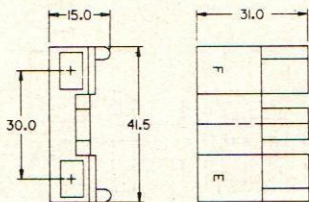

56 SERIES
2 WAY MALE
CONNECTORS

1201 0018

COLOR — BLACK
MATERIAL — P/P
TYPICAL TERMINAL — 02965429
NOTE — LOCK TYPE
MATING PART — 08905825

METRIC

1201 5986

COLOR — BLACK
MATERIAL — NYL 6
TYPICAL TERMINAL — 02965429
NOTE — LOCK TYPE
MATING PART — 12015034

METRIC

0296 2964

COLOR — BLACK
MATERIAL — P/P
TYPICAL TERMINAL — 02965429
NOTE — HAS CLIP SLOT
MATING PART — 02962551

ENGLISH