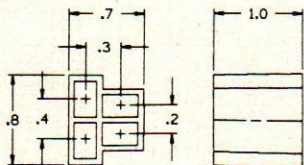

**56 SERIES  
4 WAY FEMALE  
CONNECTORS**

**0296 5073  
0298 4570**

COLOR — 02965073 GRAY  
02984570 BLACK  
MATERIAL — P/P  
TYPICAL TERMINAL — 02962572

ENGLISH

**0297 7048  
0890 0131**

COLOR — 02977048 BLACK  
08900131 NATURAL  
MATERIAL — P/P  
TYPICAL TERMINAL — 02962572  
NOTE — LOCK TYPE  
MATING PART — 02977049

ENGLISH

**0628 8567  
0890 5648**

COLOR — 06288567 BLACK  
08905648 NATURAL  
MATERIAL — P/P  
TYPICAL TERMINAL — 02962572  
MATING PART — 06288566

ENGLISH