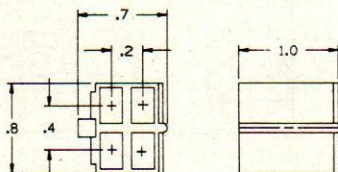

**56 SERIES  
4 WAY FEMALE  
CONNECTORS**

**0296 5073  
0298 4570**

COLOR — 02965073 GRAY  
02984570 BLACK  
MATERIAL — P/P  
TYPICAL TERMINAL — 02962572

ENGLISH

**0297 7048  
0890 0131**

COLOR — 02977048 BLACK  
08900131 NATURAL  
MATERIAL — P/P  
TYPICAL TERMINAL — 02962572  
NOTE — LOCK TYPE  
MATING PART — 02977049

ENGLISH

**0628 8567  
0890 5648**

COLOR — 06288567 BLACK  
08905648 NATURAL  
MATERIAL — P/P  
TYPICAL TERMINAL — 02962572  
MATING PART — 06288566

ENGLISH