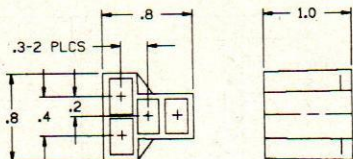

**56 SERIES  
4 WAY FEMALE  
CONNECTORS**

**0296 5073  
0298 4570**

COLOR — 02965073 GRAY  
02984570 BLACK  
MATERIAL — P/P  
TYPICAL TERMINAL — 02962572

ENGLISH

**0297 7048  
0890 0131**

COLOR — 02977048 BLACK  
08900131 NATURAL  
MATERIAL — P/P  
TYPICAL TERMINAL — 02962572  
NOTE — LOCK TYPE  
MATING PART — 02977049

ENGLISH

**0628 8567  
0890 5648**

COLOR — 06288567 BLACK  
08905648 NATURAL  
MATERIAL — P/P  
TYPICAL TERMINAL — 02962572  
MATING PART — 06288566

ENGLISH