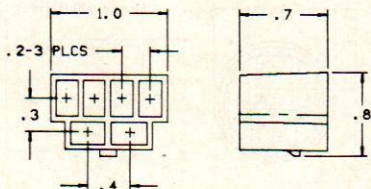

**56 SERIES
6 WAY FEMALE
CONNECTORS**

0297 7233

COLOR — BLACK
MATERIAL — P/P
MATING PART — 02977420

ENGLISH

**0297 3890
0628 8698**

MATERIAL — P/P
TYPICAL TERMINAL — 02962572
NOTE — LOCK TYPE

ENGLISH

0628 8757

COLOR — BLACK
MATERIAL — ABS
TYPICAL TERMINAL — 02962572

ENGLISH