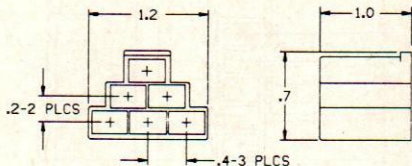

**56 SERIES
6 WAY FEMALE
CONNECTORS**

0297 7233

COLOR — BLACK
MATERIAL — P/P
MATING PART — 02977420

ENGLISH

**0297 3890
0628 8698**

MATERIAL — P/P
TYPICAL TERMINAL — 02962572
NOTE — LOCK TYPE

ENGLISH

0628 8757

COLOR — BLACK
MATERIAL — ABS
TYPICAL TERMINAL — 02962572

ENGLISH