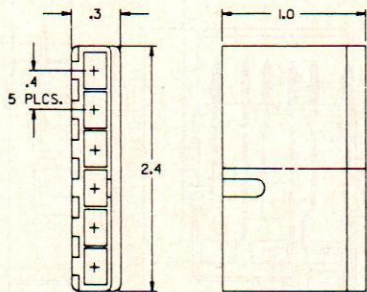

**56 SERIES
6 WAY FEMALE
CONNECTORS**

0297 7233

COLOR — BLACK
MATERIAL — P/P
MATING PART — 02977420

ENGLISH

**0297 3890
0628 8698**

MATERIAL — P/P
TYPICAL TERMINAL — 02962572
NOTE — LOCK TYPE

ENGLISH

0628 8757

COLOR — BLACK
MATERIAL — ABS
TYPICAL TERMINAL — 02962572

ENGLISH