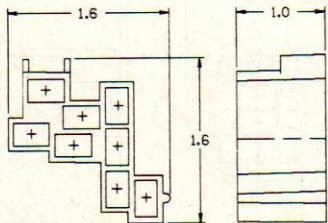

**56 SERIES
8 WAY FEMALE
CONNECTORS**

**0296 5446
0296 5977**

COLOR — 02965446 NATURAL
02965977 BLACK
MATERIAL — P/P
TYPICAL TERMINAL — 02962572
NOTE — MOUNTING HOLE REQ
MATING PART — 02965972

ENGLISH

**0298 4169
0629 4514**

COLOR & MAT'L — 02984169 BLK P/P
06294514 NAT NYL 6/6
TYPICAL TERMINAL — 02962572
MATING PART — SWITCH

ENGLISH