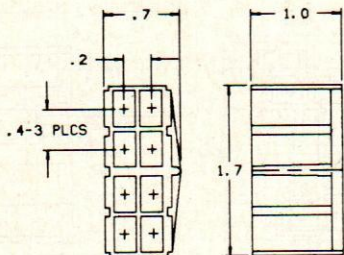

**56 SERIES
8 WAY FEMALE
CONNECTORS**

**0296 5446
0296 5977**

COLOR — 02965446 NATURAL
02965977 BLACK
MATERIAL — P/P
TYPICAL TERMINAL — 02962572
NOTE — MOUNTING HOLE REQ
MATING PART — 02965972

ENGLISH

**0298 4169
0629 4514**

COLOR & MAT'L — 02984169 BLK P/P
06294514 NAT NYL 6/6
TYPICAL TERMINAL — 02962572
MATING PART — SWITCH

ENGLISH