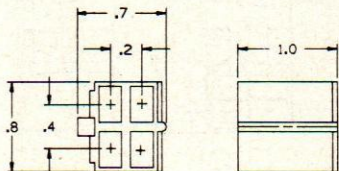

56 SERIES
4 WAY FEMALE
CONNECTORS

0296 5073
0298 4570

COLOR — 02965073 GRAY
 02984570 BLACK
MATERIAL — P/P
TYPICAL TERMINAL — 02962572

ENGLISH

0297 7048
0890 0131

COLOR — 02977048 BLACK
 08900131 NATURAL
MATERIAL — P/P
TYPICAL TERMINAL — 02962572
NOTE — LOCK TYPE
MATING PART — 02977049

ENGLISH

0628 8567
0890 5648

COLOR — 06288567 BLACK
 08905648 NATURAL
MATERIAL — P/P
TYPICAL TERMINAL — 02962572
MATING PART — 06288566

ENGLISH