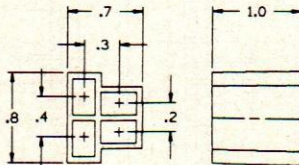

56 SERIES
4 WAY FEMALE
CONNECTORS

0296 5073
0298 4570

COLOR — 02965073 GRAY
 02984570 BLACK
MATERIAL — P/P
TYPICAL TERMINAL — 02962572

ENGLISH

0297 7048
0890 0131

COLOR — 02977048 BLACK
 08900131 NATURAL
MATERIAL — P/P
TYPICAL TERMINAL — 02962572
NOTE — LOCK TYPE
MATING PART — 02977049

ENGLISH

0628 8567
0890 5648

COLOR — 06288567 BLACK
 08905648 NATURAL
MATERIAL — P/P
TYPICAL TERMINAL — 02962572
MATING PART — 06288566

ENGLISH