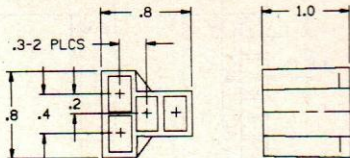

56 SERIES
4 WAY FEMALE
CONNECTORS

0296 5073
0298 4570

COLOR — 02965073 GRAY
 02984570 BLACK
MATERIAL — P/P
TYPICAL TERMINAL — 02962572

ENGLISH

0297 7048
0890 0131

COLOR — 02977048 BLACK
 08900131 NATURAL
MATERIAL — P/P
TYPICAL TERMINAL — 02962572
NOTE — LOCK TYPE
MATING PART — 02977049

ENGLISH

0628 8567
0890 5648

COLOR — 06288567 BLACK
 08905648 NATURAL
MATERIAL — P/P
TYPICAL TERMINAL — 02962572
MATING PART — 06288566

ENGLISH