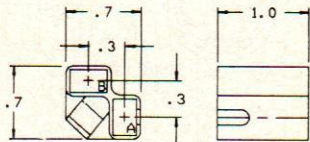

**56 SERIES  
2 WAY FEMALE  
CONNECTORS**

**0298 4896  
0890 5758**

COLOR — 02984896 BLACK  
08905758 NATURAL  
MATERIAL — ABS  
TYPICAL TERMINAL — 02962508  
MATING PART — SWITCH

ENGLISH

**0890 0740  
0891 1455**

COLOR & MAT'L — 08900740 DK GRA P/P  
08911455 BLK NYL 6/6  
TYPICAL TERMINAL — 02962508  
NOTE — LOCK TYPE  
MATING PART — SWITCH

ENGLISH

**0891 1149**

COLOR — BLACK  
MATERIAL — P/P  
TYPICAL TERMINAL — 02962508  
NOTE — LOCK TYPE  
MATING PART — 06294468