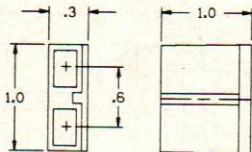

**56 SERIES  
2 WAY FEMALE  
CONNECTORS**

**0298 4896  
0890 5758**

COLOR — 02984896 BLACK  
08905758 NATURAL  
MATERIAL — ABS  
TYPICAL TERMINAL — 02962508  
MATING PART — SWITCH

ENGLISH

**0890 0740  
0891 1455**

COLOR & MAT'L — 08900740 DK GRA P/P  
08911455 BLK NYL 6/6  
TYPICAL TERMINAL — 02962508  
NOTE — LOCK TYPE  
MATING PART — SWITCH

ENGLISH

**0891 1149**

COLOR — BLACK  
MATERIAL — P/P  
TYPICAL TERMINAL — 02962508  
NOTE — LOCK TYPE  
MATING PART — 06294468