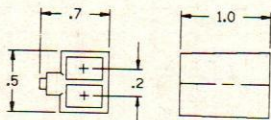

**56 SERIES  
2 WAY FEMALE  
CONNECTORS**

**0298 4896  
0890 5758**

COLOR — 02984896 BLACK  
08905758 NATURAL  
MATERIAL — ABS  
TYPICAL TERMINAL — 02962508  
MATING PART — SWITCH

ENGLISH

**0890 0740  
0891 1455**

COLOR & MAT'L — 08900740 DK GRA P/P  
08911455 BLK NYL 6/6  
TYPICAL TERMINAL — 02962508  
NOTE — LOCK TYPE  
MATING PART — SWITCH

ENGLISH

**0891 1149**

COLOR — BLACK  
MATERIAL — P/P  
TYPICAL TERMINAL — 02962508  
NOTE — LOCK TYPE  
MATING PART — 06294468