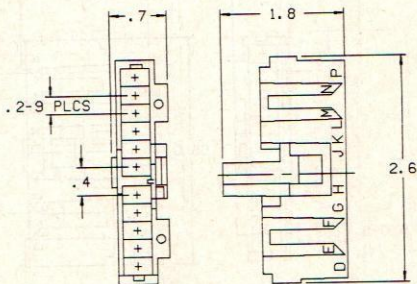

PACK-CON
11 WAY
CONNECTORS

0890 5743
0629 4509

GENDER — F
SERIES — I
COLOR — 08905743 ORN
06294509 BLK
MATERIAL — P/P
TYPICAL TERMINAL — 12040508
MATING PART — 08905467

ENGLISH

0891 1507

GENDER — F
SERIES — I
COLOR — BLK
MATERIAL — P/P
TYPICAL TERMINAL — 12040508
MATING PART — 08900320