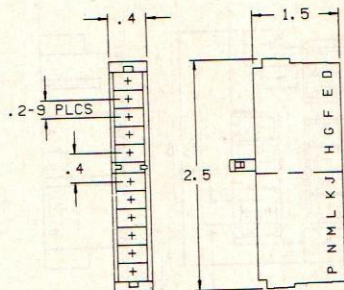

PACK-CON
11 WAY
CONNECTORS

0890 5743
0629 4509

GENDER — F
SERIES — I
COLOR — 08905743 ORN
06294509 BLK
MATERIAL — P/P
TYPICAL TERMINAL — 12040508
MATING PART — 08905467

ENGLISH

0891 1507

GENDER — F
SERIES — I
COLOR — BLK
MATERIAL — P/P
TYPICAL TERMINAL — 12040508
MATING PART — 08900320