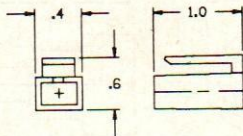

56 SERIES
1 WAY FEMALE
CONNECTORS

0891 7052

COLOR — BROWN
MATERIAL — P/P
TYPICAL TERMINAL — 02962508
NOTE — LOCK TYPE
MATING PART — 12004686

ENGLISH

0891 7370

COLOR — BLACK
MATERIAL — PVC
TYPICAL TERMINAL — 02984775
NOTE — MOLDED ON
MATING PART — SWITCH

ENGLISH

0891 7644

COLOR — LT GRAY
MATERIAL — NYL 6/6
TYPICAL TERMINAL — 02962508
NOTE — LOCK TYPE

ENGLISH