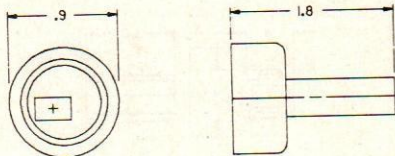

56 SERIES
1 WAY FEMALE
CONNECTORS

0891 7052

COLOR — BROWN
MATERIAL — P/P
TYPICAL TERMINAL — 02962508
NOTE — LOCK TYPE
MATING PART — 12004686

ENGLISH

0891 7370

COLOR — BLACK
MATERIAL — PVC
TYPICAL TERMINAL — 02984775
NOTE — MOLDED ON
MATING PART — SWITCH

ENGLISH

0891 7644

COLOR — LT GRAY
MATERIAL — NYL 6/6
TYPICAL TERMINAL — 02962508
NOTE — LOCK TYPE

ENGLISH