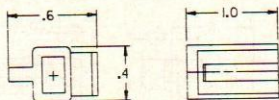

56 SERIES
1 WAY FEMALE
CONNECTORS

0891 7052

COLOR — BROWN
MATERIAL — P/P
TYPICAL TERMINAL — 02962508
NOTE — LOCK TYPE
MATING PART — 12004686

ENGLISH

0891 7370

COLOR — BLACK
MATERIAL — PVC
TYPICAL TERMINAL — 02984775
NOTE — MOLDED ON
MATING PART — SWITCH

ENGLISH

0891 7644

COLOR — LT GRAY
MATERIAL — NYL 6/6
TYPICAL TERMINAL — 02962508
NOTE — LOCK TYPE

ENGLISH