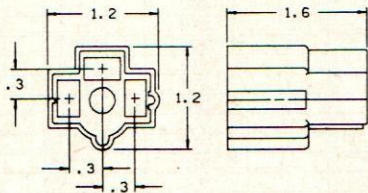

59 SERIES  
3 WAY MALE  
CONNECTORS

**0891 7857**

COLOR — BLACK  
MATERIAL — P/P  
TYPICAL TERMINAL — 06294291  
NOTE — USES TERM W/STABILIZER WINGS  
MATING PART — 02965810

ENGLISH

D