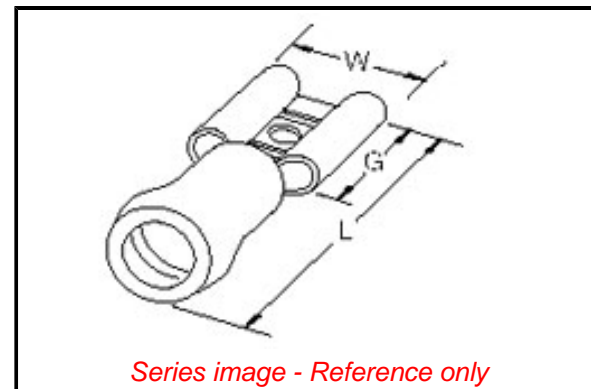

Physical

Barrel Type Closed
 Color - Resin Yellow
 Flammability 94V-2
 Gender Female
 Glow-Wire Capable No
 Insulation Nylon (PA)
 Lock to Mating Part None
 Material - Metal Brass
 Material - Plating Mating Tin
 Material - Plating Termination Tin
 Net Weight 1.671/g
 Orientation Straight
 Packaging Type Adhesive Tape on Reel
 Polarized to Mating Part No
 Tab Thickness 0.81mm
 Tab Width 6.35mm
 Temperature Range - Operating -65°C to +105°C
 Wire Insulation Diameter 5.70mm max.
 Wire Size AWG 10, 12

Electrical

Voltage - Maximum 300V

Solder Process Data

Lead-free Process Capability N/A

Material Info

Engineering Number C-8143T

Reference - Drawing Numbers

Product Specification PS-19902-011-001, PS-19902-014-001, PS-19902-015-001