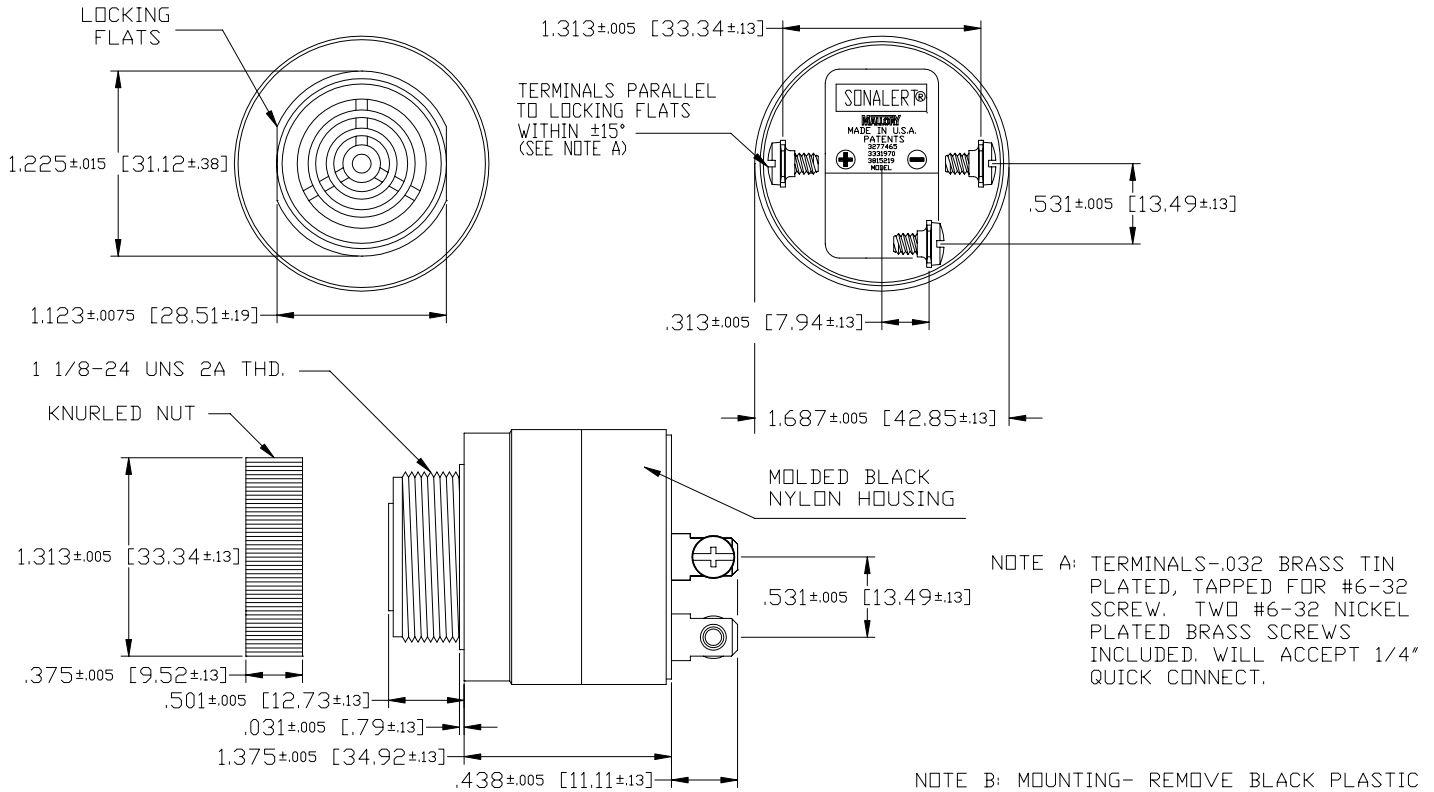

Specifications:

Sound level Category	Medium Sound Level
Mode of Operation	Fast Warble
Mounting	Panel (see note B)
Voltage Rating	6 to 28 Vdc
Frequency	2900 Hz ±500 Hz
Loudness (Min. Voltage)	68 dB(A) min. @ 2 FT and 6 Vdc
Loudness (Max Voltage)	80 dB(A) min. @ 2FT and 28 Vdc
Current Draw	4 mA Max @ 6 Vdc
Current Draw	16 mA Max @ 28 Vdc
Min Pulse Rate (PPS)	2 @ 6 Vdc
Max Pulse Rate (PPS)	10 @ 28 Vdc
Storage Temperature	-40°C to +85°C
Operating Temperature	-30°C to +65°C
Duty Cycle (%)	50 (Approx)
Weight (Typical)	2.1 oz (59 g)
Housing	6/6 Nylon, Color Black
Options	For other options contact factory

Dimensions: Inches (mm)

MUST BE USED WITH SC628D OR SC628H. WARBLE WILL THEN CONSIST OF TWO TONES ALTERNATELY.