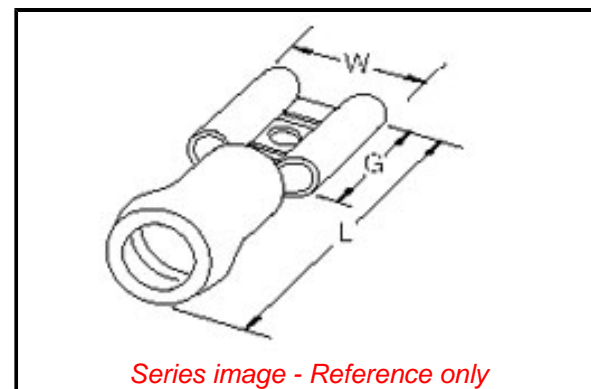

Part Number: [0190190052](#)
Status: **Active**
Overview: Standard Quick-Disconnect Terminals
Description: Avikrimp Quick Disconnect, Female, for 12-14 (3.30-2.00mm²) Wire, Box, Tab 6.35 x 0.81mm

Documents:

Drawing (PDF)	Product Specification PS-19902-014-001 (PDF)
Product Specification PS-19902-011-001 (PDF)	RoHS Certificate of Compliance (PDF)
Product Specification PS-19902-013-001 (PDF)	

Agency Certification

CSA	LR18689
UL	E79133

General

Product Family	Quick Disconnects
Series	19019
Crimp Quality Equipment	Yes
Insulated	Partial
Overview	Standard Quick-Disconnect Terminals
Product Name	Avikrimp
Type	Quick Disconnect
UPC	800753038561

Physical

Barrel Type	Closed
Color - Resin	Yellow
Flammability	94V-2
Gender	Female
Glow-Wire Capable	No
Insulation	Nylon (PA)
Lock to Mating Part	None
Material - Metal	Brass
Material - Plating Mating	Tin
Material - Plating Termination	Tin
Net Weight	1.021/g
Orientation	Straight
Packaging Type	Bag
Polarized to Mating Part	No
Tab Thickness	0.81mm
Tab Width	6.35mm
Temperature Range - Operating	-65°C to +105°C
Wire Insulation Diameter	4.30mm max.
Wire Size AWG	12, 14

Electrical

Voltage - Maximum	300V

Solder Process Data

Lead-free Process Capability	N/A

Material Info

Engineering Number	P-8142

Reference - Drawing Numbers

Product Specification	PS-19902-011-001, PS-19902-013-001, PS-19902-014-001

EU ELV

Not Relevant

EU RoHS

Compliant

REACH SVHC

Not Contained Per
-ED/01/2018 (15
January 2018)

Halogen-Free

Status

Low-Halogen

Need more information on product environmental compliance?

Email productcompliance@molex.com
Please visit the [Contact Us](#) section for any non-product compliance questions.

China ROHS

ELV

RoHS Phthalates

Green Image

Not Relevant

Not Contained

Search Parts in this Series

[19019 Series](#)