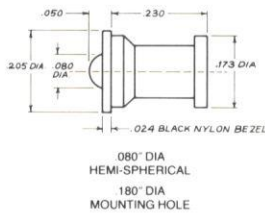

Lens: Lexan, in a variety of colors. Lens styles are:

- 0 - .080" Diam. Hemi-spherical
- 1 - .200" Diam. Miniature Convex
- 2 - .375" Diam. Convex
- 3 - Rectangular

Body Colors: Standard color is white although body can be molded in any color.

Standard Termination: Black plastic 105°C leads 6" long ends stripped 1/2" and tinned are standard. Any desired length and colored leads can be readily supplied. In addition, these leads can be provided with a variety of terminations — ring, female quick connect, female flag, etc.

***LENS TYPE - 0**

LENS TYPE - 1

LENS TYPE - 2

LENS TYPE - 3

*NOTE: .080" Dia. Hemi-Spherical Lens is provided with .024" Black Bezel to resemble T-5/8 LED when installed.

Physical Characteristics

SERIES	Housing Material	Mounting Method	Panel Mounting Hole	Panel Thickness	Panel Depth Required	Lens Size	ADDERS
QM-100	DuPont Zytel FE 3221	Rear Mounting	See Drawing	.010" to .085"	.600"	See Drawing	OVERSIZE LEADS TERMINALS CONNECTED TO WIRE LEADS HI-TEMP. WIRE LEADS (150°C) LEAD STRIPS TINNED DIPPED GREEN NEON (X1 AND X2) ODD VALUE RESISTORS ODD COLORED LEADS BLUE NEON (Z1 AND Z2)

Ordering Information

SERIES	LENS STYLE	LENS COLOR	LAMP
QM-1 0 1 - N3	0 — .080" Dia. Hemi-Spherical 1 — .200" Dia. Miniature Convex 2 — .375" Dia. Convex 3 — Rectangular	1 - Red 2 - Amber 3 - White (Translucent) 4 - Green 5 - Clear	N3 125V N4 250V X1 125V Green Neon X2 250V Green Neon Z1 125V Blue Neon Z2 250V Blue Neon