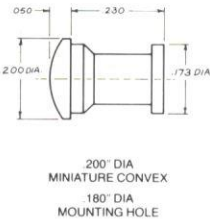

Lens: Lexan, in a variety of colors. Lens styles are:

- 0 - .080" Diam. Hemi-spherical
- 1 - .200" Diam. Miniature Convex
- 2 - .375" Diam. Convex
- 3 - Rectangular

Body Colors: Standard color is white although body can be molded in any color.

Standard Termination: Black plastic 105°C leads 6" long ends stripped 1/2" and tinned are standard. Any desired length and colored leads can be readily supplied. In addition, these leads can be provided with a variety of terminations — ring, female quick connect, female flag, etc.

***LENS TYPE - 0**

LENS TYPE - 1

LENS TYPE - 2

LENS TYPE - 3

*NOTE: .080" Dia. Hemi-Spherical Lens is provided with .024" Black Bezel to resemble T-5/8 LED when installed.

Physical Characteristics

SERIES	Housing Material	Mounting Method	Panel Mounting Hole	Panel Thickness	Panel Depth Required	Lens Size	ADDERS
QM-100	DuPont Zytel FE 3221	Rear Mounting	See Drawing	.010" to .085"	.600"	See Drawing	OVERSIZE LEADS TERMINALS CONNECTED TO WIRE LEADS HI-TEMP. WIRE LEADS (150°C) LEAD STRIPS TINNED DIPPED GREEN NEON (X1 AND X2) ODD VALUE RESISTORS ODD COLORED LEADS BLUE NEON (Z1 AND Z2)