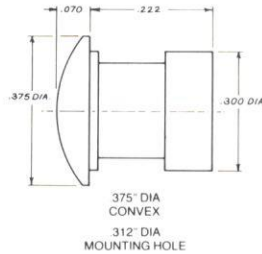

Standard Termination: Black plastic 105°C leads 6" long ends stripped 1/2" and tinned are standard. Any desired length and colored leads can be readily supplied. In addition, these leads can be provided with a variety of terminations — ring, female quick connect, female flag, etc.

***LENS TYPE - 0**

LENS TYPE - 1

LENS TYPE - 2

LENS TYPE - 3

*NOTE: .080" Dia. Hemi-Spherical Lens is provided with .024" Black Bezel to resemble T-5/8 LED when installed.

Physical Characteristics

SERIES	Housing Material	Mounting Method	Panel Mounting Hole	Panel Thickness	Panel Depth Required	Lens Size	ADDERS
QM-100	DuPont Zytel FE 3221	Rear Mounting	See Drawing	.010" to .085"	.600"	See Drawing	OVERSIZE LEADS TERMINALS CONNECTED TO WIRE LEADS HI-TEMP. WIRE LEADS (150°C) LEAD STRIPS TINNED DIPPED GREEN NEON (X1 AND X2) ODD VALUE RESISTORS ODD COLORED LEADS BLUE NEON (Z1 AND Z2)

Ordering Information

SERIES	LENS STYLE	LENS COLOR	LAMP
QM-1 0 1 - N3	0 — .080" Dia. Hemi-Spherical 1 — .200" Dia. Miniature Convex 2 — .375" Dia. Convex 3 — Rectangular	1 - Red 2 - Amber 3 - White (Translucent) 4 - Green 5 - Clear	N3 125V N4 250V X1 125V Green Neon X2 250V Green Neon Z1 125V Blue Neon Z2 250V Blue Neon