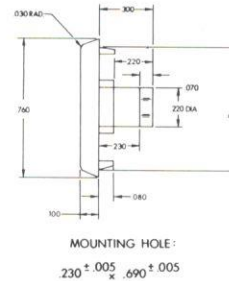

Standard Termination: Black plastic 105°C leads 6" long ends stripped 1/2" and tinned are standard. Any desired length and colored leads can be readily supplied. In addition, these leads can be provided with a variety of terminations — ring, female quick connect, female flag, etc.

***LENS TYPE - 0**

LENS TYPE - 1

LENS TYPE - 2

LENS TYPE - 3

*NOTE: .080" Dia. Hemi-Spherical Lens is provided with .024" Black Bezel to resemble T-5/8 LED when installed.

Physical Characteristics

SERIES	Housing Material	Mounting Method	Panel Mounting Hole	Panel Thickness	Panel Depth Required	Lens Size	ADDERS
QM-100	DuPont Zytel FE 3221	Rear Mounting	See Drawing	.010" to .085"	.600"	See Drawing	OVERSIZE LEADS TERMINALS CONNECTED TO WIRE LEADS HI-TEMP. WIRE LEADS (150°C) LEAD STRIPS TINNED DIPPED GREEN NEON (X1 AND X2) ODD VALUE RESISTORS ODD COLORED LEADS BLUE NEON (Z1 AND Z2)

Ordering Information

SERIES	LENS STYLE	LENS COLOR	LAMP
QM-1 0 1 - N3	0 — .080" Dia. Hemi-Spherical 1 — .200" Dia. Miniature Convex 2 — .375" Dia. Convex 3 — Rectangular	1 - Red 2 - Amber 3 - White (Translucent) 4 - Green 5 - Clear	N3 125V N4 250V X1 125V Green Neon X2 250V Green Neon Z1 125V Blue Neon Z2 250V Blue Neon